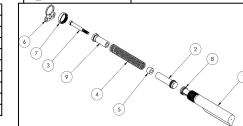

Tippmann M4 Carbine 6 mm BB softair Exploded View