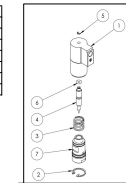

Tippmann M4 Carbine 6 mm BB softair Exploded View