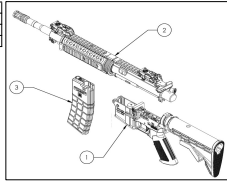

Tippmann M4 Carbine 6 mm BB softair Exploded View