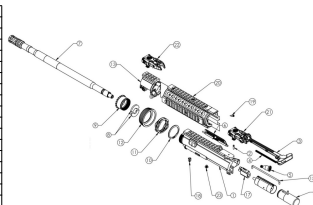

Tippmann M4 Carbine 6 mm BB softair Exploded View