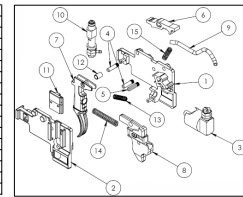

Tippmann M4 Carbine 6 mm BB softair Exploded View