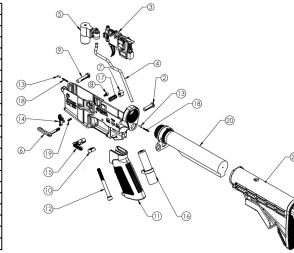

Tippmann M4 Carbine 6 mm BB softair Exploded View